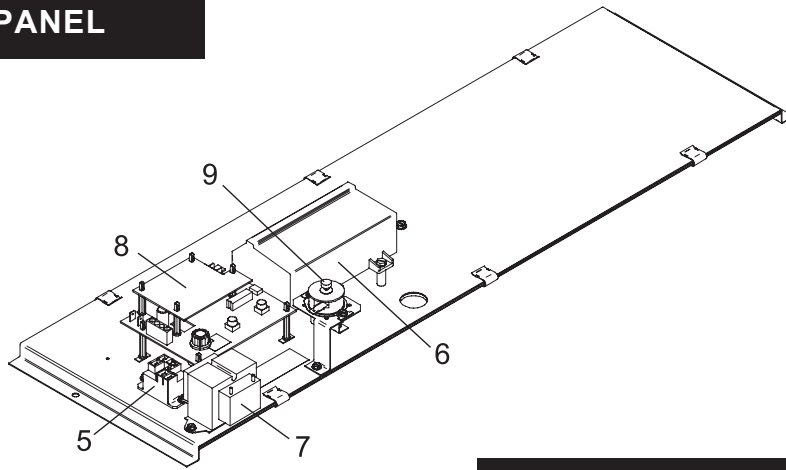

CONTROL PANEL

HEAT EXCHANGER ASSEMBLY