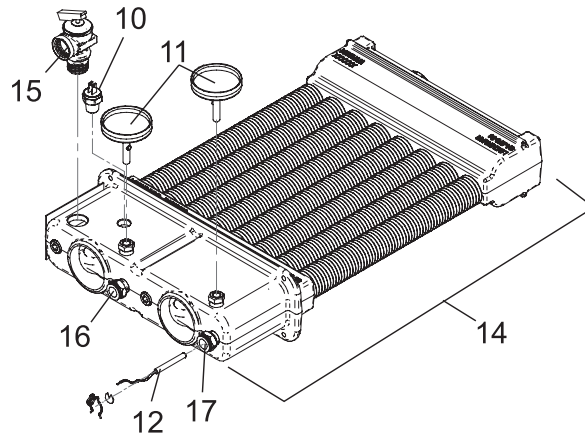

GAS TRAINS

315 - 399

500

ITEM NO.	PART NO.	DESCRIPTION	MODEL NO.
----------	----------	-------------	-----------

BURNERS

1	100233340	MAIN BURNER	<table border="1"> <thead> <tr> <th>Model</th> <th>Quantity</th> </tr> </thead> <tbody> <tr> <td>315</td> <td>7 ea</td> </tr> <tr> <td>360</td> <td>8 ea</td> </tr> <tr> <td>399</td> <td>9 ea</td> </tr> <tr> <td>500</td> <td>11 ea</td> </tr> </tbody> </table>		Model	Quantity	315	7 ea	360	8 ea	399	9 ea	500	11 ea
			Model	Quantity										
			315	7 ea										
			360	8 ea										
			399	9 ea										
500	11 ea													

PLEASE HAVE MODEL AND SERIAL NUMBER WHEN ORDERING PARTS
*ITEMS DENOTE SUGGESTED INVENTORY PARTS

ITEM NO.	PART NO.	DESCRIPTION	MODEL NO.
OPTIONS (NOT PICTURED)			
-	100157706*	PUMP DELAY	ALL
-	100158978	NAT - LP CONVERSION KIT, M9	CB 315-399
-	100158976	NAT - LP CONVERSION KIT, M9/F9	CB 500
PLEASE HAVE MODEL AND SERIAL NUMBER WHEN ORDERING PARTS *ITEMS DENOTE SUGGESTED INVENTORY PARTS			