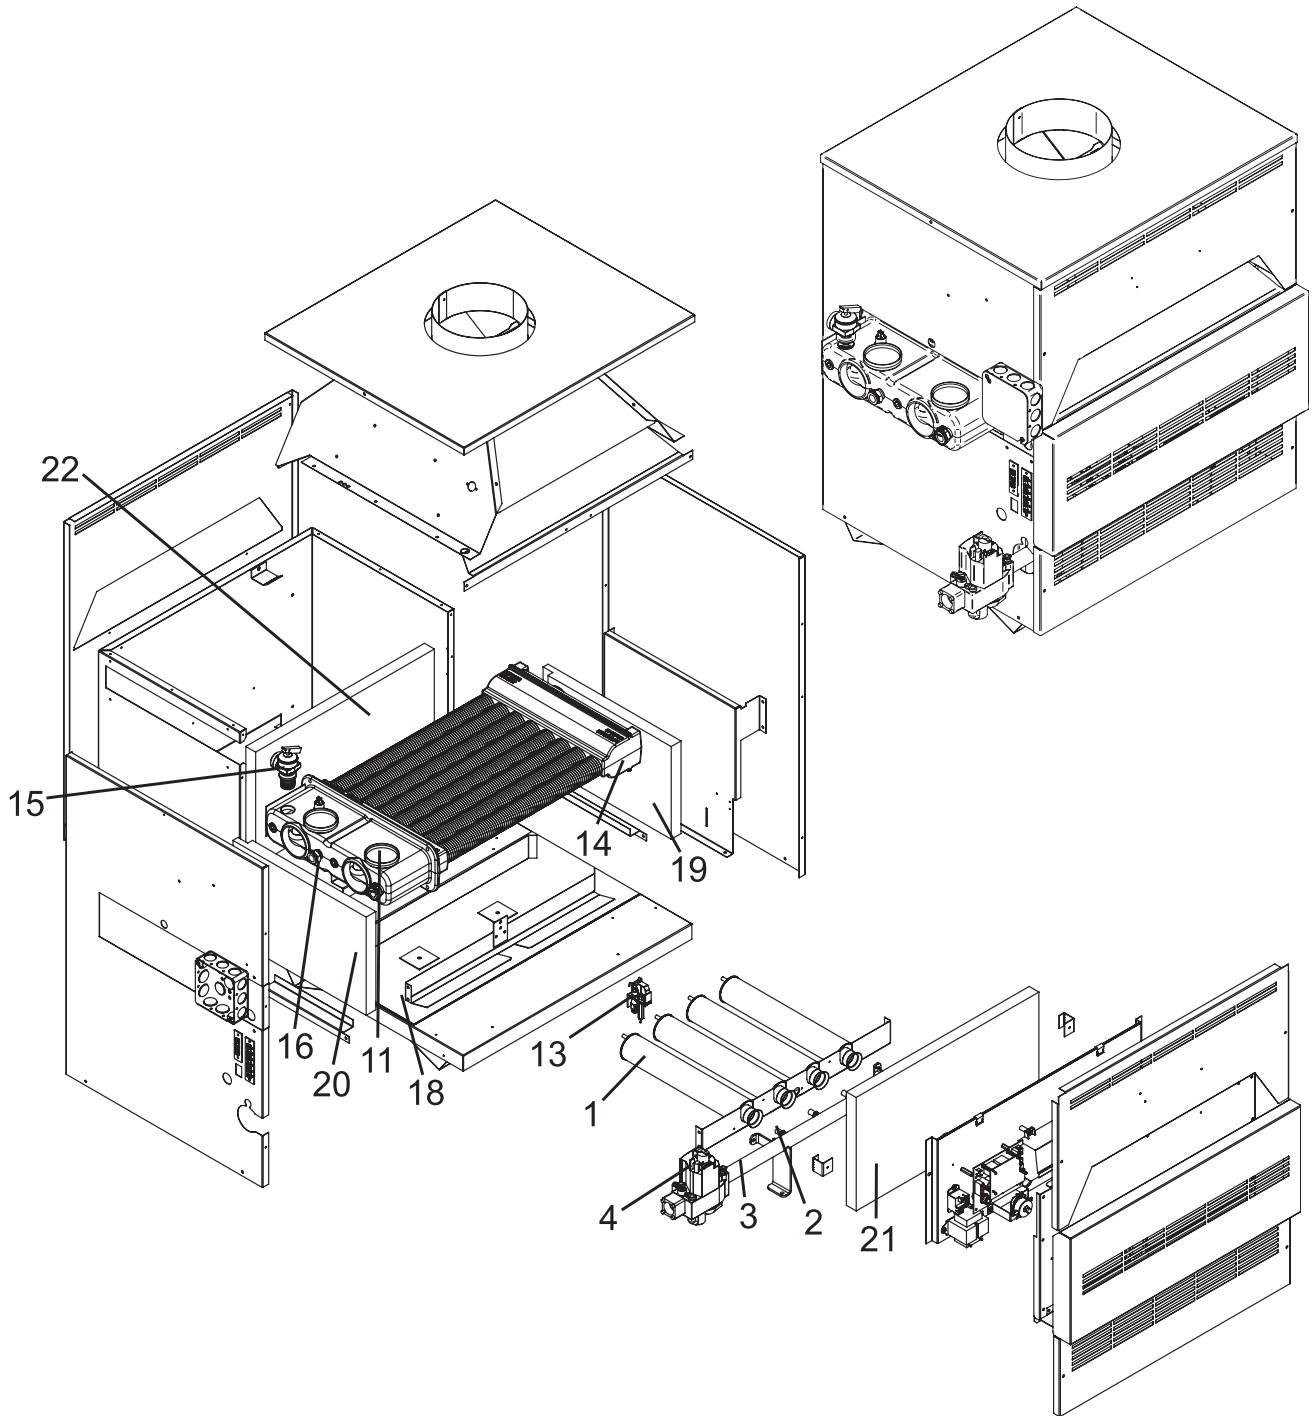

PARTS & SERVICE DEPARTMENT
Nashville, Tennessee
877-554-5544 • Fax: 615-882-2918
parts_team@lochinvar.com
www.Lochinvar.com

Replacement Parts List

Copper-Fin®
Boilers - CB 315-500